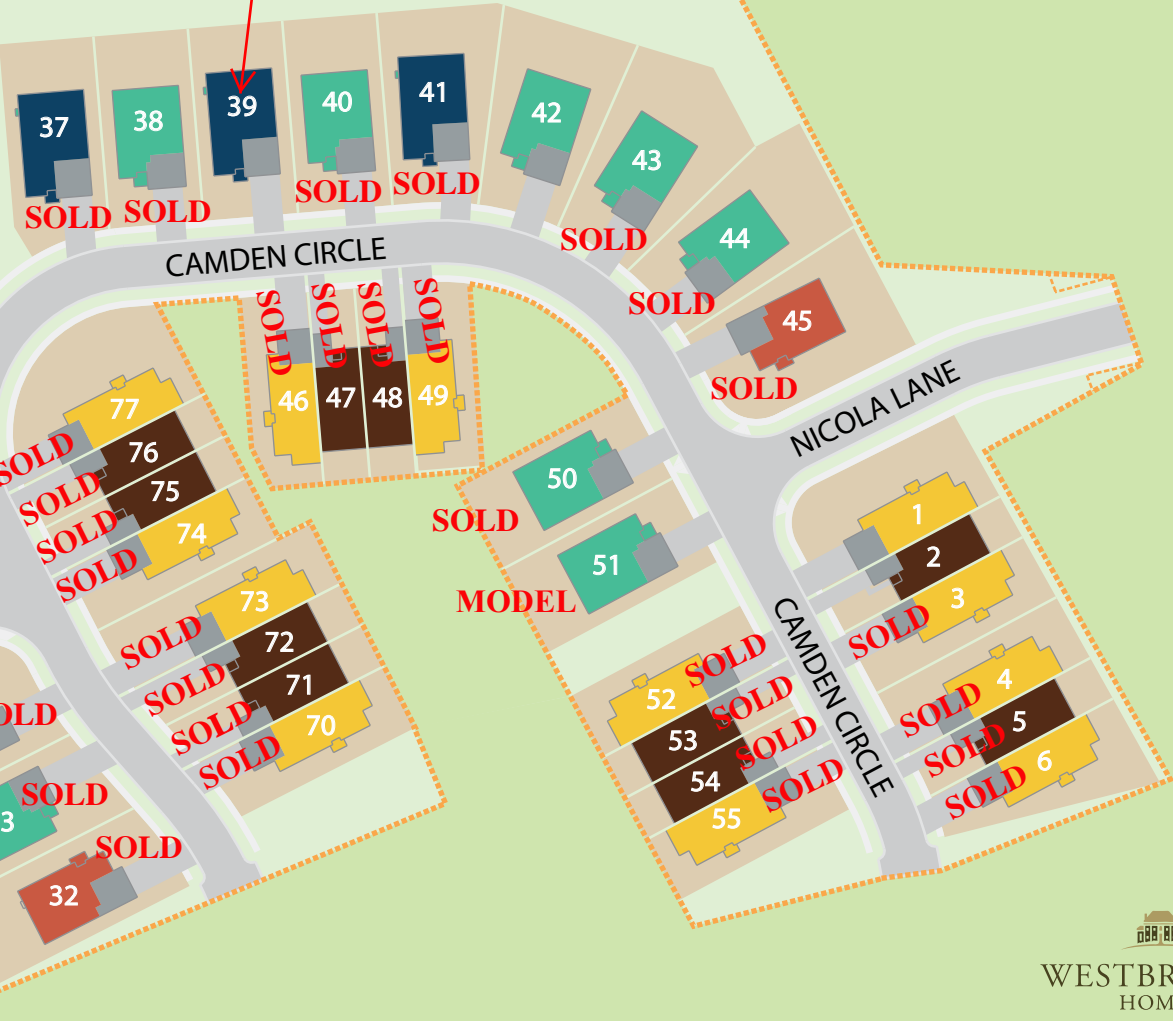

HAWTHORNE GREENE

**WAVERLY MODEL
UNDER CONSTRUCTION
FOR SALE**

FOREST CONSERVATION AREA

POND

35' BUFFER YARD

WESTBROOKE HOMES