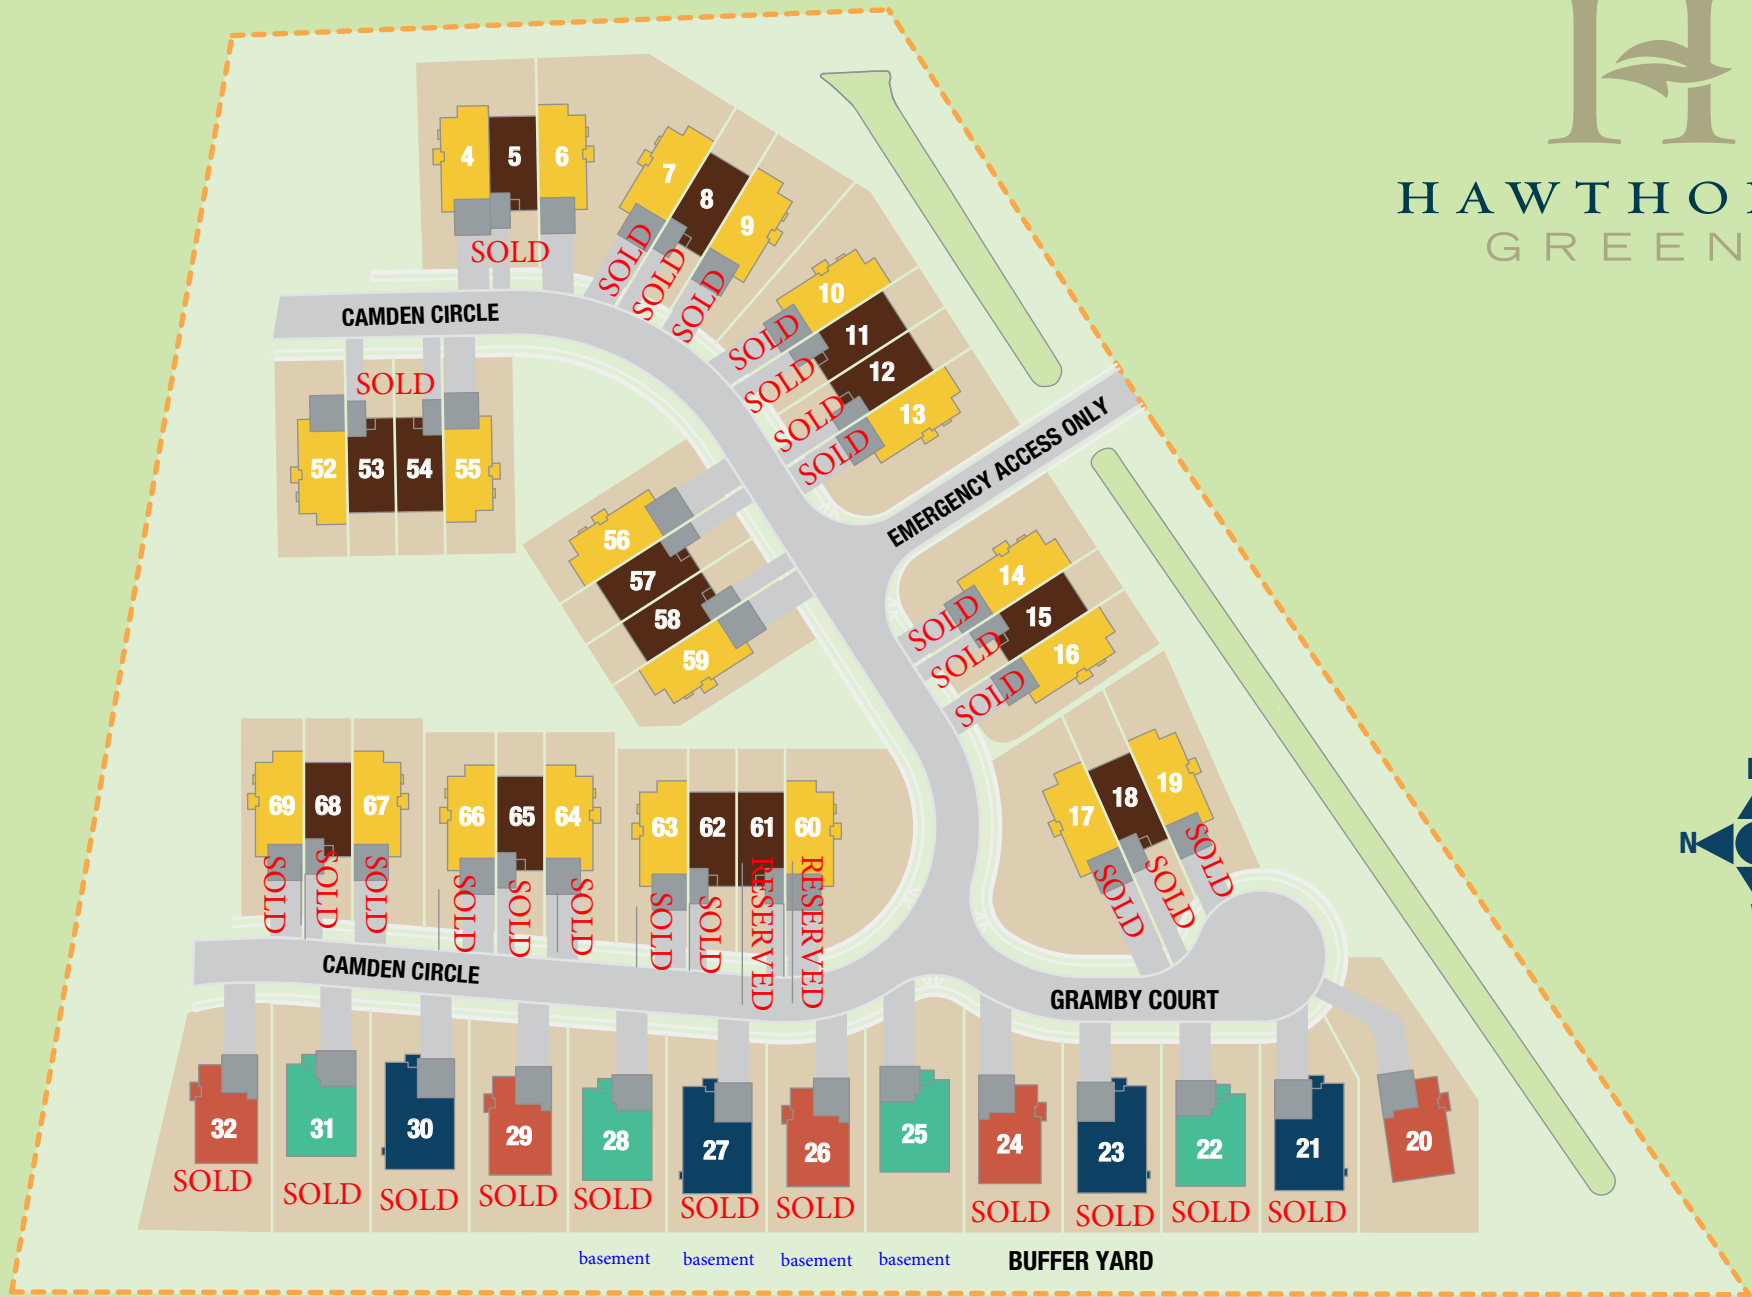

# HAWTHORNE GREENE

-  **NEWPORT**  
SINGLE-FAMILY
-  **WAVERLY**  
SINGLE-FAMILY
-  **BELVOIRE**  
SINGLE-FAMILY
-  **WAKEFIELD**  
ATTACHED VILLAS
-  **MADDOX**  
ATTACHED VILLAS

This site plan is an artists rendering. Lot size, features, home sites are approximate and subject to change without notice. Please consult Sales Manager for complete details.